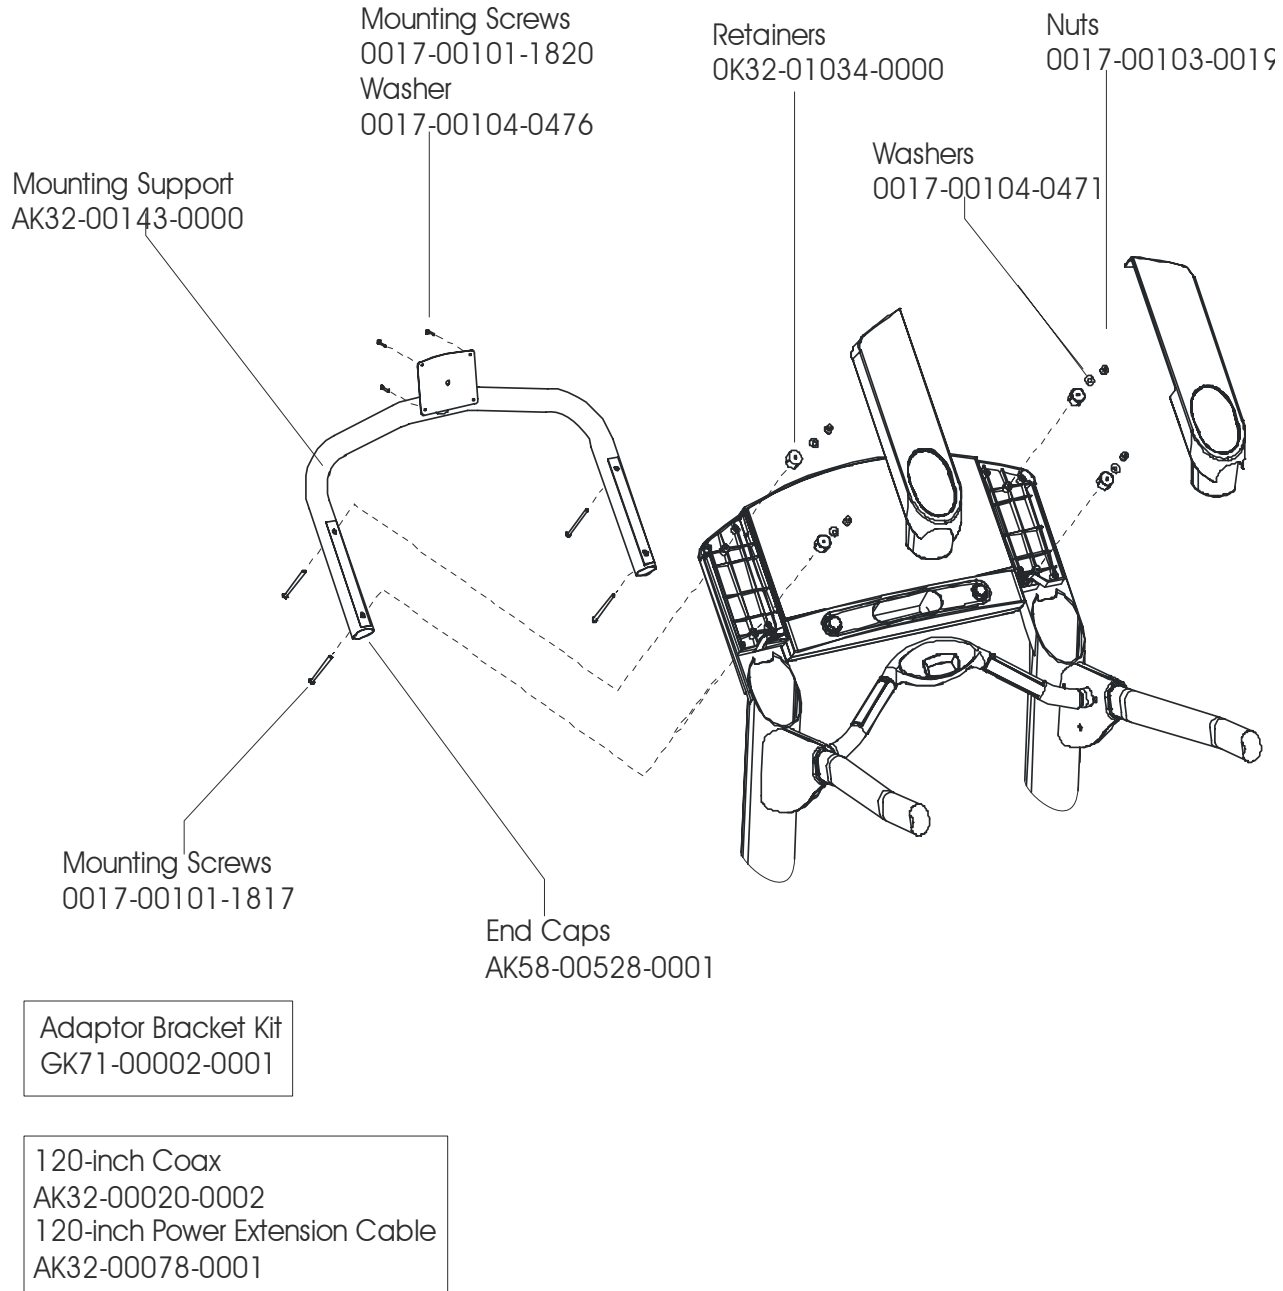

LCD TV -04 ENTERTAINMENT SYSTEM
 Cross-trainer and Summit (Silver) Mounting
 Hardware: Summit and 90x, 93Xi, 95Xi Cross-
 trainer TV Bracket and Adapter TV Bracket

LCD-0201-04: LCP100000 and up
 LCD-0202-04: LCQ100000 and up

BRKT: REMOTE; 93X/95Xi
 OK62-01265-0000

Used only on the Cross-trainers Extra part when kit is used with Summit Trainer

Adaptor Bracket Kit
 GK71-00002-0001

120-inch Coax
 AK32-00020-0002
 120-inch Power Extension Cable
 AK32-00078-0001

LCD TV -04 ENTERTAINMENT SYSTEM

Treadmill (Silver) Mounting Hardware: 93T, 95Ti,
97Ti Treadmill TV Bracket and Adapter TV Bracket

LCD-0201-04: LCP100000 and up

LCD-0202-04: LCQ100000 and up

Adaptor Bracket Kit
GK71-00002-0001